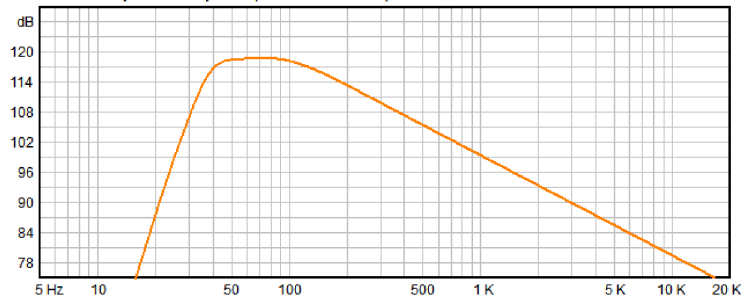

**GABINETE  
TROOPER**

Custom Amplitude Response (dB-SPL/Hz at 1 m) with 48,99 volts

**Material: Madeira 18mm**  
**Vol. Box: 47,5 Litros**  
**Sintonia do Box: 42,5 Hz**  
**F3: 34 Hz**

**CROSSOVER**  
**HPF: 35 @ 24 dB/8<sup>a</sup>**  
**LPF: 160 @ 24 dB/8<sup>a</sup>**