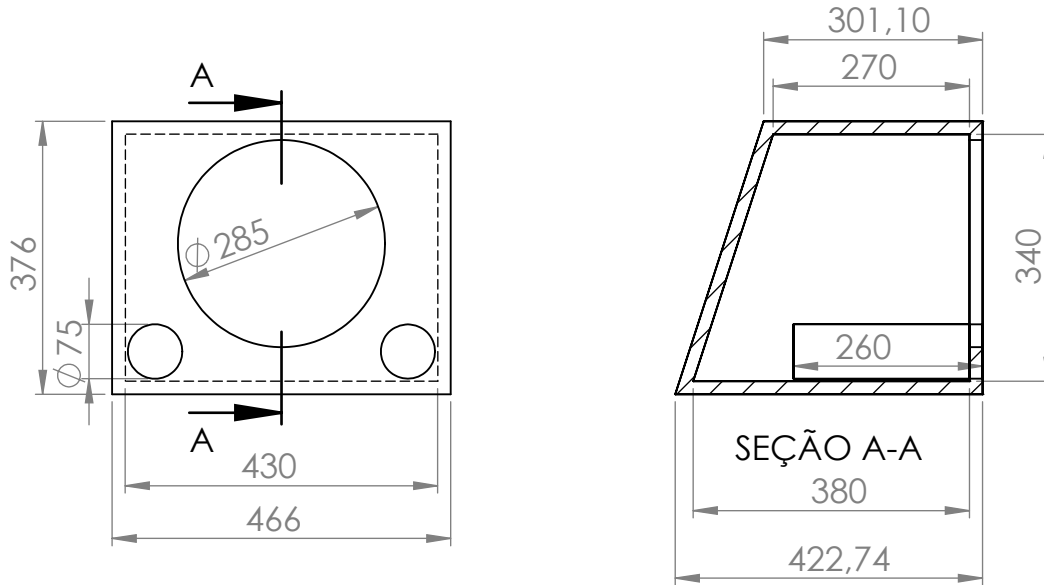

**GABINETE  
TROOPER**

Custom Amplitude Response (dB-SPL/Hz at 1 m) with 48,99 volts

**Material: Madeira 18mm**  
**Vol. Box: 47,5 Litros**  
**Sintonia do Box: 42,5 Hz**  
**F3: 34 Hz**

**CROSSOVER**  
**HPF: 35 @ 24 dB/8<sup>a</sup>**  
**LPF: 160 @ 24 dB/8<sup>a</sup>**