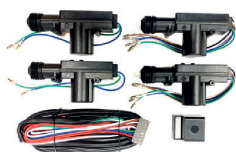

TRAVA 4 PORTAS
COMPLETA
REF: 28/A